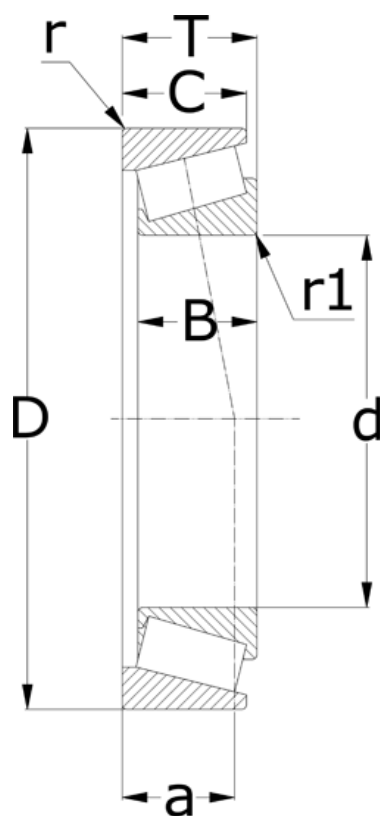

Data Sheet

Article number: 5715040090035

Description: NSK Tapered roller bearing 32308 J
0

Measures

-	$T = 35.25$
$a = 23.4$	
$B = 33$	
$C = 27$	
$d = 40$	
$D = 90$	
$r = 2$	
$r1 = 1.5$	